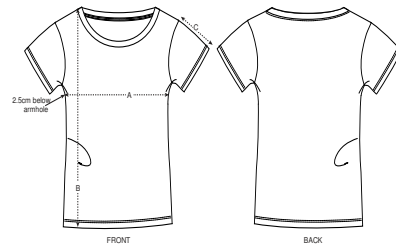

WOMEN T-SHIRTS

**STELLA  
LOVER**  
STTW017

**The iconic women's t-shirt**

Single Jersey  
100% Organic ring-spun combed cotton  
120 GSM

- Set-in sleeve
- Self fabric at neck collar
- Inside back neck tape in self fabric
- Sleeve hem and bottom hem with narrow double topstitch

**MEDIUM FIT**

XS	S	M	L	XL	XXL*
----	---	---	---	----	------

**Size guide**

SIZES	XS	S	M	L	XL	XXL
A Half Chest	42	44.5	47.5	50.5	53.5	56.5
B Body Length	62	64	66	68	69	69
C Sleeve Length	15	15	16	16	17	17