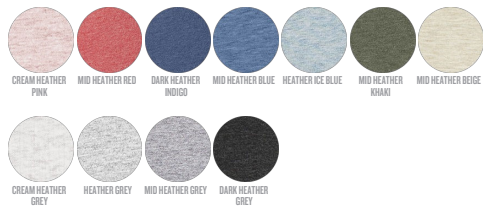

WOMEN T-SHIRTS

**STELLA  
LOVER**  
STTW017

**The iconic women's t-shirt**

Single Jersey  
100% Organic ring-spun combed cotton  
120 GSM

- Set-in sleeve
- Self fabric at neck collar
- Inside back neck tape in self fabric
- Sleeve hem and bottom hem with narrow double topstitch

**MEDIUM FIT**

XS	S	M	L	XL	XXL*
----	---	---	---	----	------

**Size guide**

SIZES	XS	S	M	L	XL	XXL
A Half Chest	42	44.5	47.5	50.5	53.5	56.5
B Body Length	62	64	66	68	69	69
C Sleeve Length	15	15	16	16	17	17

**WHITES**

**COLORS**

**ESSENTIAL HEATHERS**

**SPECIAL HEATHERS**

\*Size available on limited number of colours

Please check our webshop for latest information

**Combo options**

**Printing Specifications**